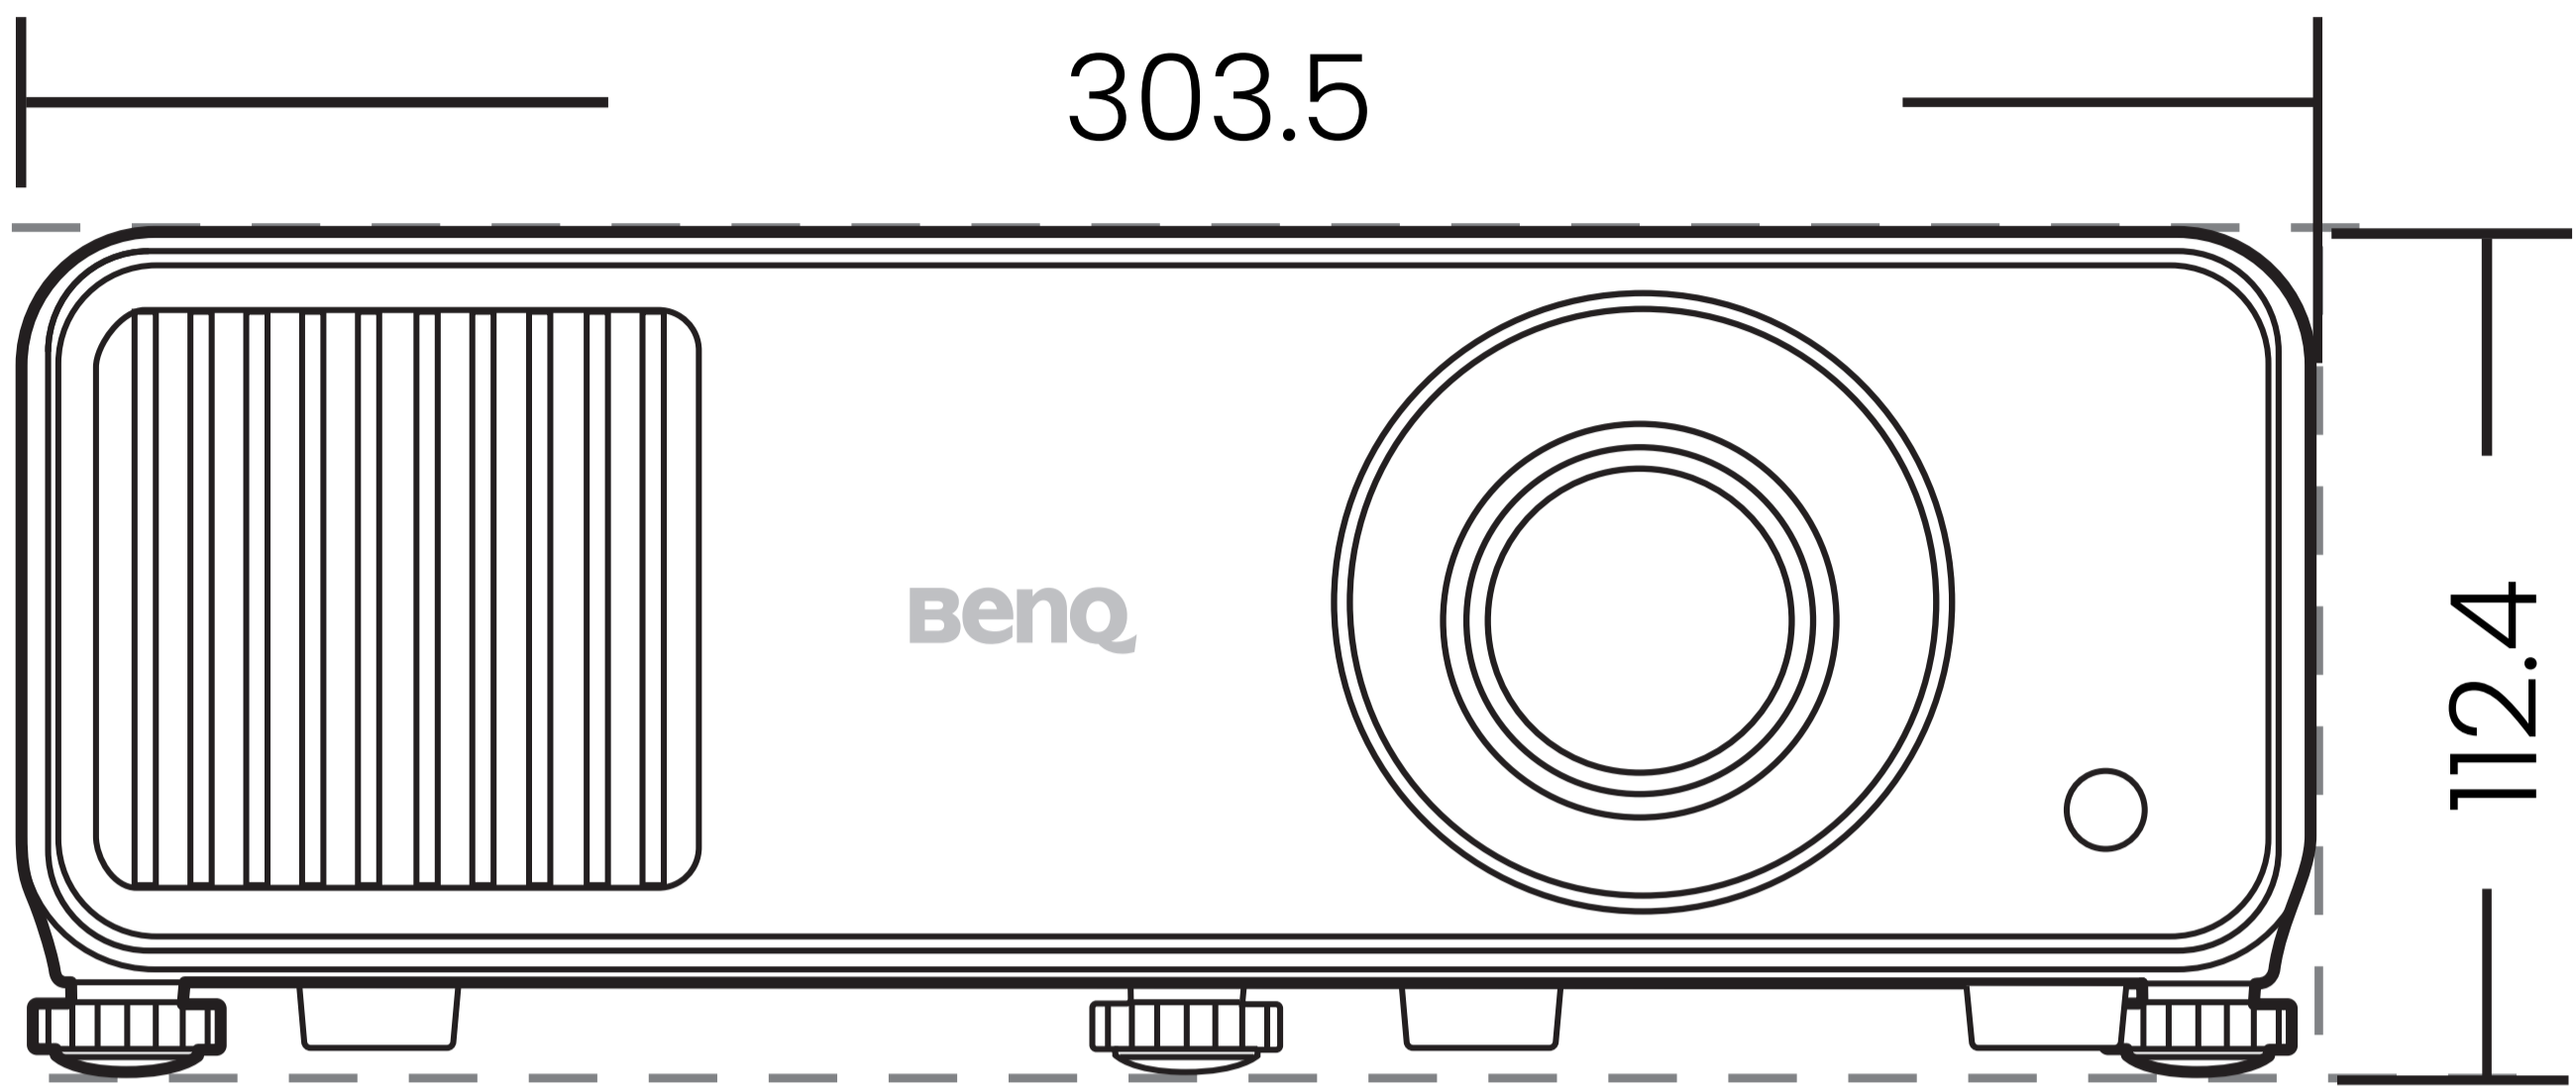

# Specifications

Display	
<b>Projection System</b>	DLP Single 0.65"
<b>DMD Type</b>	1080P
<b>Native Resolution</b>	1920 x 1080
<b>Brightness</b>	4000 ANSI Lumens
<b>Contrast Ratio*</b>	3,000,000 : 1
<b>Display Colour</b>	30 Bits (1.07 Billion Colours)
<b>Aspect Ratio</b>	Native 16:9 (5 Aspect Ratio Selectable)
<b>Light Source</b>	Laser
<b>Light Source Life** (Normal / Eco / SmartEco®)</b>	20,000 / 20,000 / 20,000 hours
Optical	
<b>Throw Ratio</b>	1.15 ~ 1.5 (100" ±3% @ 2.54m)
<b>Zoom Ratio</b>	1.3
<b>Keystone Correction</b>	2D Vertical & Horizontal ±30 degrees
<b>Projection Offset</b>	105% ± 3%
<b>Projection Size</b>	60"~150"
Audio	
<b>Built-In Speaker</b>	10W x1
Special Feature	
<b>Security</b>	Security Bar, Kensington lock
<b>Features</b>	USB Type C, Optional Wi-Fi Display, Corner Fit, FW upgrade via USB, 24/7 operation

# Dimensions & Weight

Product Weight 2.9kg +/- 100g

Units: mm