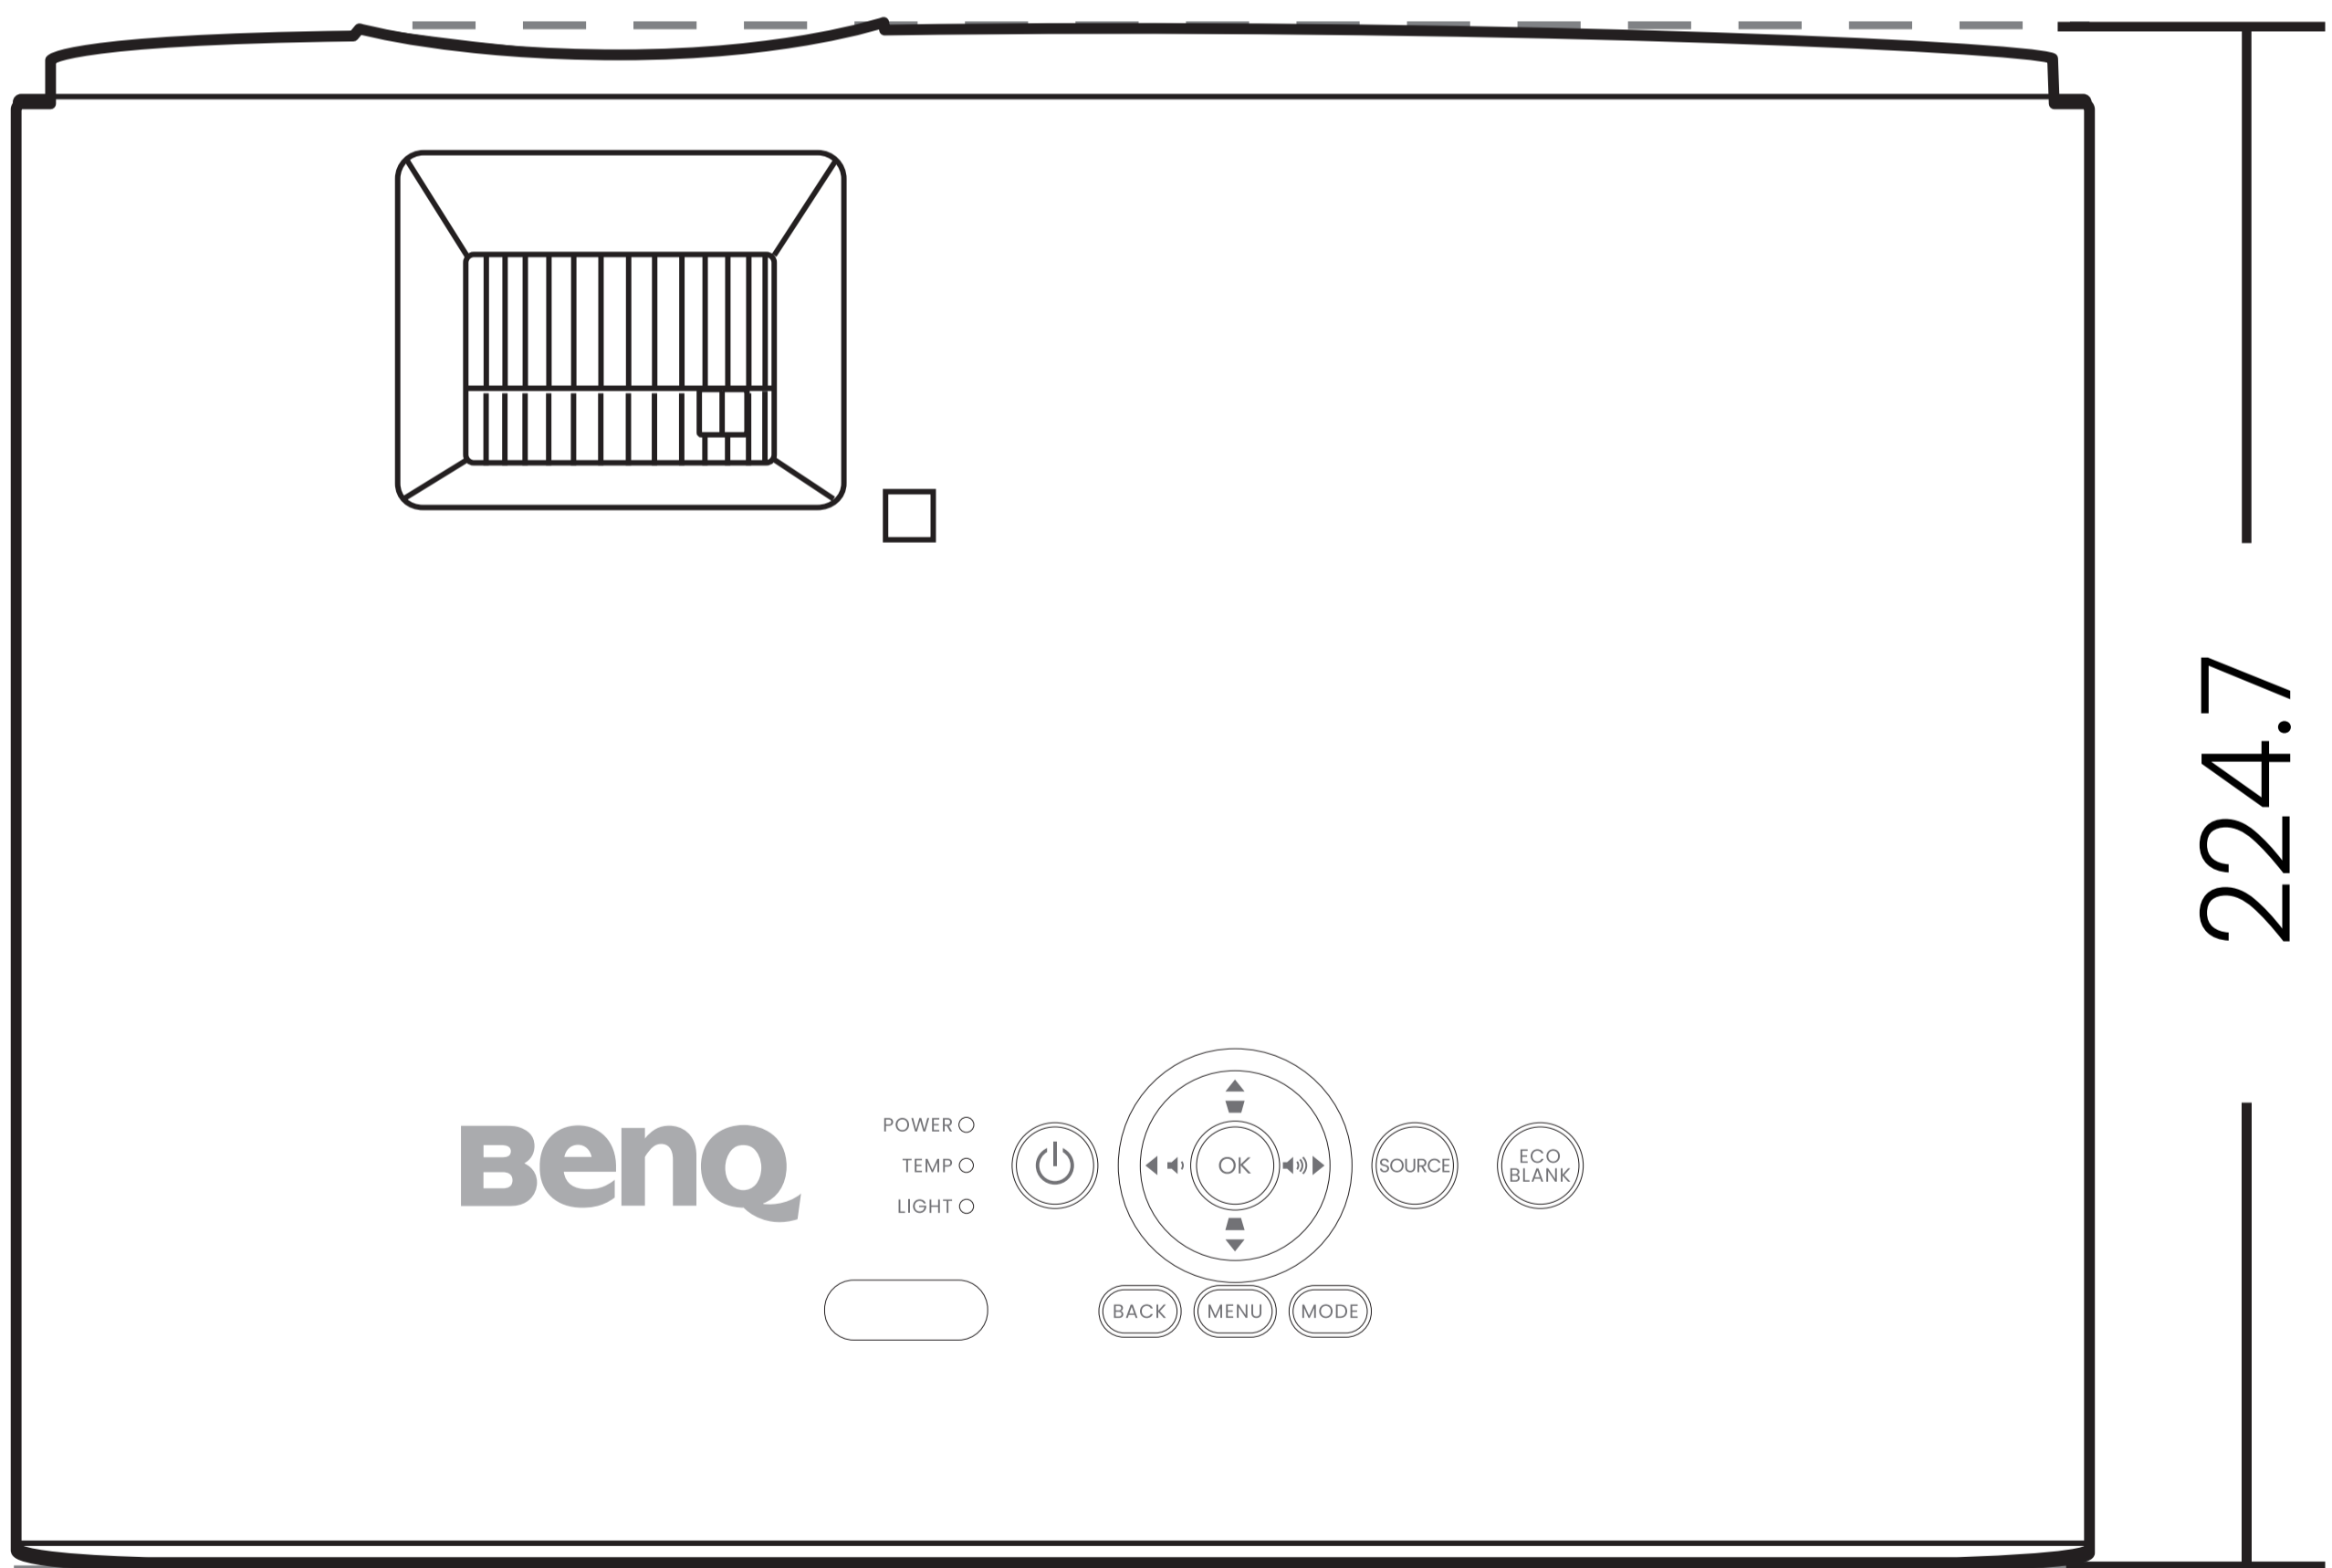

# Specifications

Display	
<b>Projection System</b>	DLP Single 0.65"
<b>DMD Type</b>	1080P
<b>Native Resolution</b>	1920 x 1080
<b>Brightness</b>	4000 ANSI Lumens
<b>Contrast Ratio*</b>	3,000,000 : 1
<b>Display Colour</b>	30 Bits (1.07 Billion Colours)
<b>Aspect Ratio</b>	Native 16:9 (5 Aspect Ratio Selectable)
<b>Light Source</b>	Laser
<b>Light Source Life** (Normal / Eco / SmartEco®)</b>	20,000 / 20,000 / 20,000 hours
Optical	
<b>Throw Ratio</b>	1.15 ~ 1.5 (100" ±3% @ 2.54m)
<b>Zoom Ratio</b>	1.3
<b>Keystone Correction</b>	2D Vertical & Horizontal ±30 degrees
<b>Projection Offset</b>	105% ± 3%
<b>Projection Size</b>	60"~150"
Audio	
<b>Built-In Speaker</b>	10W x1
Special Feature	
<b>Security</b>	Security Bar, Kensington lock
<b>Features</b>	USB Type C, Optional Wi-Fi Display, Corner Fit, FW upgrade via USB, 24/7 operation

# Input & output terminals

AUDIO OUT

RS-232

1.5A

HDMI 1

HDMI 2

USB-C DP

WIRELESS DONGLE

KENSINGTON  
ANTI-THEFT LOCK SLOT

# Dimensions & Weight

Product Weight 2.9kg +/- 100g

Units: mm