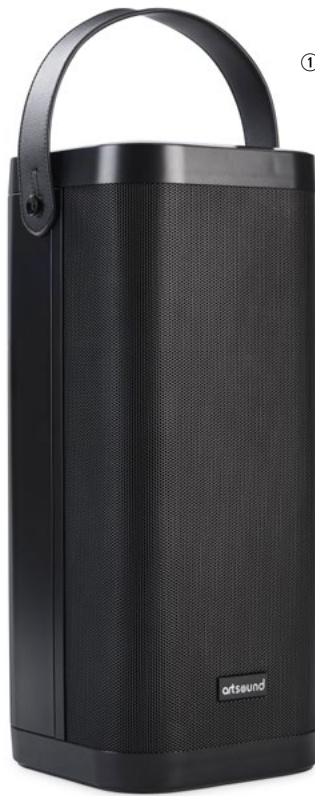

PWR05

The sturdy casing of the PWR05 makes you suspect the best at once. With no less than four drivers this fellow produces an amazing sound. It manages to perfectly combine a solid bass with a fine-tuned eye (and ear) for detail. In addition, this PWR05 is multi-functional. It can, for instance, charge your smartphone and you can connect other sources to it (aux-in). In case just one won't suffice, you can wirelessly connect it to a second source via the TWS-function. You just found your soulmate!

The PWR05 allows you to barge in any kitchen, shed, meeting room, pool house, camp site, festival, swimming pool, club house. A press of the volume button will cause immediate attention.

TECHNICAL SPECIFICATIONS

system	3-way with active filter
range	<120m ²
woofer	6" polypropylene cone
midrange	2 x 3" polypropylene cone
tweeter	1" silk cone
bass reflex	yes
power amplifier RMS	75W, class D
amp power max.	150W, class D
sensitivity	90dB
frequency range	60Hz-20KHz
sources	stereo Bluetooth [TWS] USB (charging), Type A 3,5mm stereo input
wireless	Bluetooth 4.0
battery with LED-indication	6600 mAh (10 uur)
weight/piece	4,4kg
composition	ABS plastic
colour	black
dim. (hxbxd)	430 x 180 x 180mm
accessoires	carry strap

③

- You can take it anywhere, thanks to the convenient strap.
- Avoid using the smartphone: long live the rubber buttons!
- Wirelessly connect it to a second device for stereo playback. (TWS)