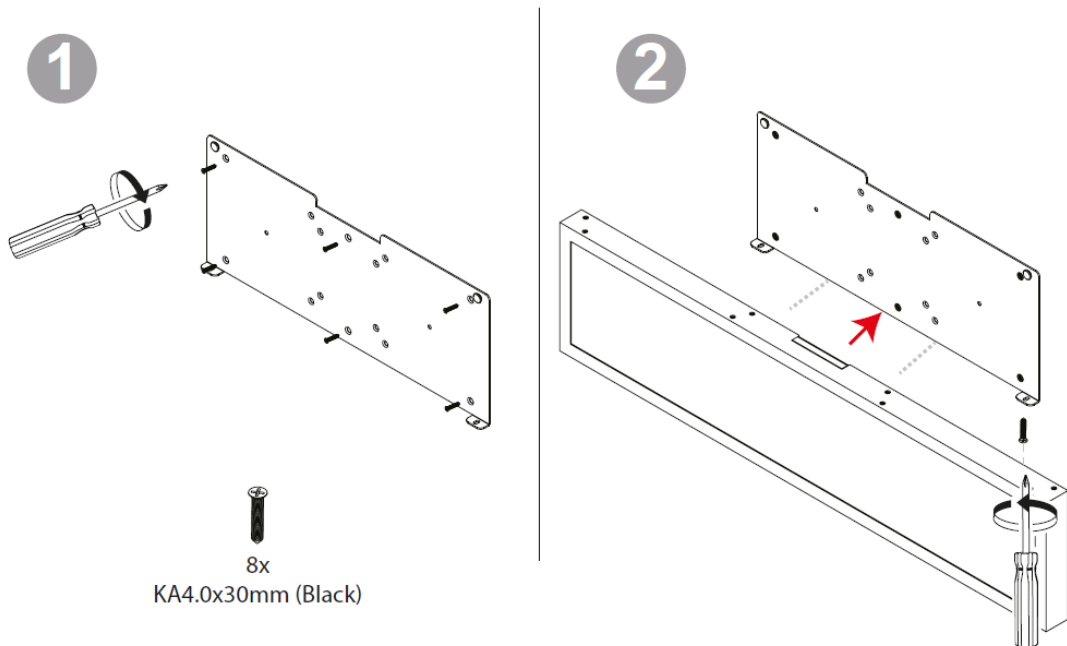

Package Contents

UltraWide Signage Display UW-28

28" Wallmount Bracket

- *In Line PowerSupply
- *Screws
- *Wall Plug

Introducing the UW-28

- Quad Core Cortex A17,1.8G, RK3288
- 28" Resolution: 1920 x 360, Luminance 700 cd/m2, IPS LCD Panel
- Android 6
- RAM 2 GB/Internal memory 16GB
- RJ45 Ethernet
- Wi-Fi 802.11b/g/n
- Bluetooth 4.0
- USB2.0 Host/ Mini USB OTG
- SD/MMC card slot/3.5mm earphone jack
- HDMI output

Exterior Components

No	Function	No	Function
1	ON/OFF	6	3.5mm audio jack
2	USB 2.0 host	7	Mini USB OTG
3	Ethernet/RJ45	8	USB 2.0 host
4	USB 2.0 host	9	HDMI output
5	SD Card slot	10	DC in

Installation Instructions