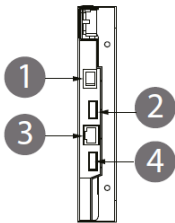

Package Contents

UltraWide Signage Display UW-28

28" Wallmount Bracket

- *In Line PowerSupply
- *Screws
- *Wall Plug

Introducing the UW-28

- Quad Core Cortex A17,1.8G, RK3288
- 28" Resolution: 1920 x 360, Luminance 700 cd/m2, IPS LCD Panel
- Android 6
- RAM 2 GB/Internal memory 16GB
- RJ45 Ethernet
- Wi-Fi 802.11b/g/n
- Bluetooth 4.0
- USB2.0 Host/ Mini USB OTG
- SD/MMC card slot/3.5mm earphone jack
- HDMI output

Exterior Components

No	Function	No	Function
1	ON/OFF	6	3.5mm audio jack
2	USB 2.0 host	7	Mini USB OTG
3	Ethernet/RJ45	8	USB 2.0 host
4	USB 2.0 host	9	HDMI output
5	SD Card slot	10	DC in

Installation Instructions