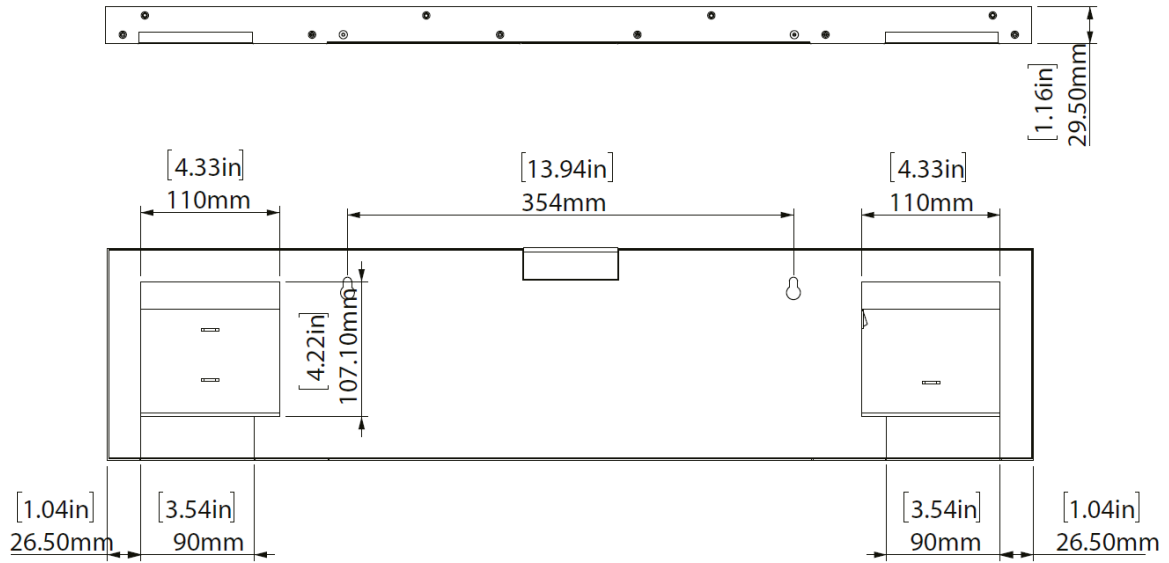

Package Contents

UltraWide Signage Display UW-28

28" Wallmount Bracket

- *In Line PowerSupply
- *Screws
- *Wall Plug

Introducing the UW-28

- Quad Core Cortex A17,1.8G, RK3288
- 28" Resolution: 1920 x 360, Luminance 700 cd/m2, IPS LCD Panel
- Android 6
- RAM 2 GB/Internal memory 16GB
- RJ45 Ethernet
- Wi-Fi 802.11b/g/n
- Bluetooth 4.0
- USB2.0 Host/ Mini USB OTG
- SD/MMC card slot/3.5mm earphone jack
- HDMI output

Exterior Components

No	Function	No	Function
1	ON/OFF	6	3.5mm audio jack
2	USB 2.0 host	7	Mini USB OTG
3	Ethernet/RJ45	8	USB 2.0 host
4	USB 2.0 host	9	HDMI output
5	SD Card slot	10	DC in

Installation Instructions