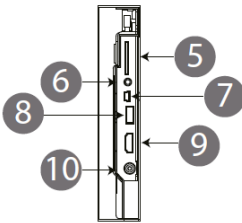

Package Contents

UltraWide Signage Display UW-28

28" Wallmount Bracket

- *In Line PowerSupply
- *Screws
- *Wall Plug

Introducing the UW-28

- Quad Core Cortex A17,1.8G, RK3288
- 28" Resolution: 1920 x 360, Luminance 700 cd/m2, IPS LCD Panel
- Android 6
- RAM 2 GB/Internal memory 16GB
- RJ45 Ethernet
- Wi-Fi 802.11b/g/n
- Bluetooth 4.0
- USB2.0 Host/ Mini USB OTG
- SD/MMC card slot/3.5mm earphone jack
- HDMI output

Exterior Components

No	Function	No	Function
1	ON/OFF	6	3.5mm audio jack
2	USB 2.0 host	7	Mini USB OTG
3	Ethernet/RJ45	8	USB 2.0 host
4	USB 2.0 host	9	HDMI output
5	SD Card slot	10	DC in

Installation Instructions