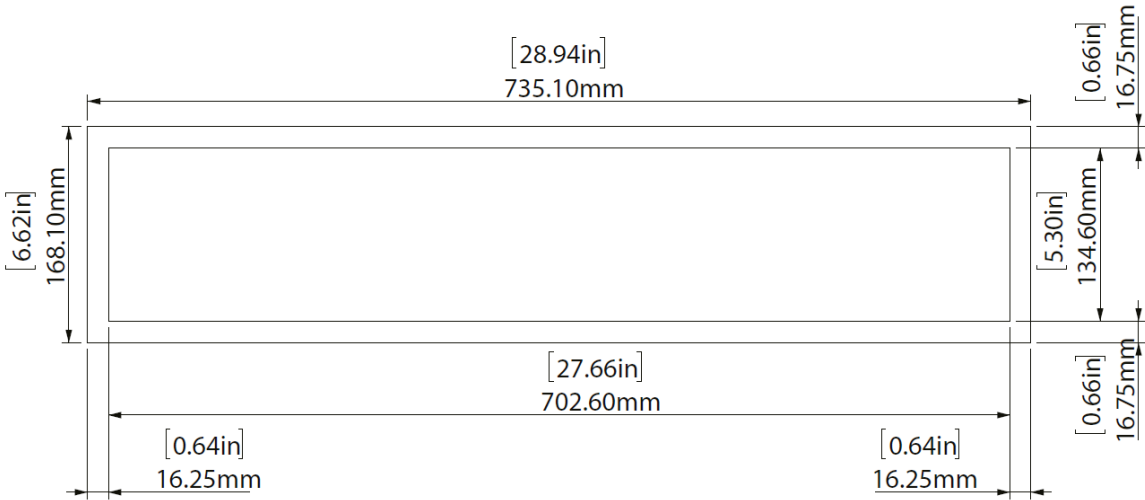

Introducing the UW-28

- Quad Core Cortex A17,1.8G, RK3288
- 28" Resolution: 1920 x 360, Luminance 700 cd/m2, IPS LCD Panel
- Android 6
- RAM 2 GB/Internal memory 16GB
- RJ45 Ethernet
- Wi-Fi 802.11b/g/n
- Bluetooth 4.0
- USB2.0 Host/ Mini USB OTG
- SD/MMC card slot/3.5mm earphone jack
- HDMI output

Exterior Components