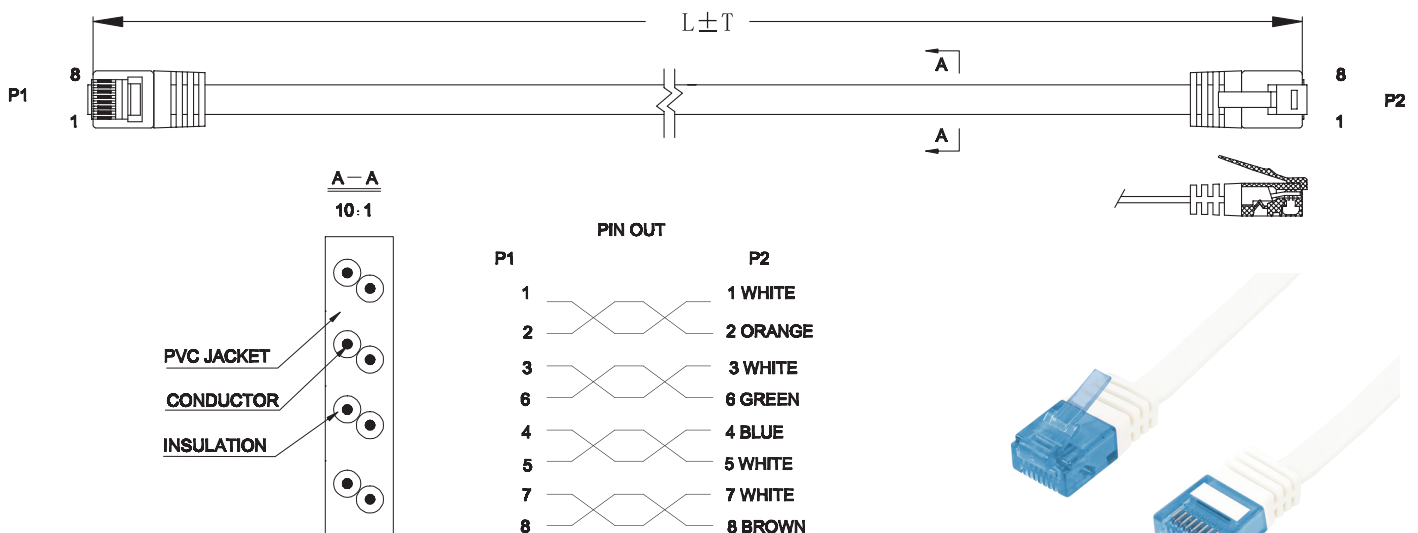

### Technical Features

RJ45 flat patch cord Cat.5e, U/UTP 30 AWG

Unshielded twisted pair cable

Copper-clad aluminium wire

Flat cable, ultra slim & highly flexible

Telephone / ISDN / 10/100Base-T

### Technical Drawing

www.logilink.com

RoHS  
compliant

Made in China

\* The specifications and pictures are subject to change without notice.  
\*All trade names referenced are the registered trademark of their respective owners.

Length	White	EAN Code	Black	EAN Code
0.25 m	CP0132	4052792002966	CP0132B	4052792027587
0.50 m	CP0133	4052792002973	CP0133B	4052792027594
1.00 m	CP0134	4052792002980	CP0134B	4052792027600
2.00 m	CP0135	4052792002997	CP0135B	4052792027617
3.00 m	CP0136	4052792003000	CP0136B	4052792027624
5.00 m	CP0137	4052792003017	CP0137B	4052792027631
7.50 m	CP0138	4052792003024	CP0138B	4052792027648
10.00 m	CP0139	4052792003031	CP0139B	4052792027655
15.00 m	CP0140	4052792003048	CP0140B	4052792027662
20.00 m	CP0141	4052792003055	CP0141B	4052792027679