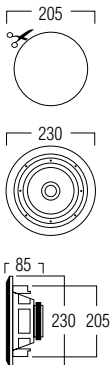

- ① aluminium woofer for higher output
- ② aluminium grill with water-resistant magnetic system
- ③ swivel tweeter

DIMENSIONS

TECHNICAL SPECIFICATIONS

| | |
|------------------------|---------------------------------|
| range | <50m ² |
| sound quality | warm |
| system | 2-way coaxial |
| woofer | 6.5" aluminium cone rubber edge |
| tweeter | 0.75" swivel neodymium alu dome |
| amp power | 20 - 120W (recommended) |
| sensitivity | 88dB |
| impedance | 8Ω |
| frequency range | 50Hz - 20kHz |
| dimensions cut-out (Ø) | 205mm |
| dimensions (Ø x d) | 230 x 85mm |
| weight / piece | 1.25kg |
| housing | ABS |
| colour | white |
| extra | paintable |
| | swivel tweeter |
| | water repellent |
| options | KITR03 |