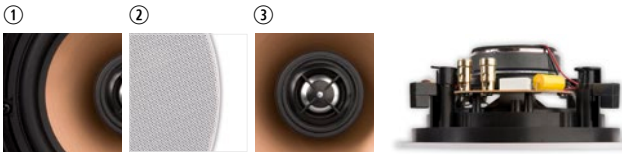

HPRO650

Happi is a Finnish word which means open, oxygen. It characterises the entire range since Happi transforms ultimate comfort in masterly design. Thanks to some ingenious remodelling, this frameless speaker with its ultra-sleek grill can be installed effortlessly in your kitchen, living room, patio or bathroom. The HPRO650 has a 6.5" driver with a separate swivel tweeter sending every vibration over a long distance, whether indoors or outdoors.

- ① aluminium woofer for higher output
- ② aluminium grill with water-resistant magnetic system
- ③ swivel tweeter

DIMENSIONS

TECHNICAL SPECIFICATIONS

| | |
|------------------------|---------------------------------|
| range | <50m ² |
| sound quality | warm |
| system | 2-way coaxial |
| woofer | 6.5" aluminium cone rubber edge |
| tweeter | 0.75" swivel neodymium alu dome |
| amp power | 20 - 120W (recommended) |
| sensitivity | 88dB |
| impedance | 8Ω |
| frequency range | 50Hz - 20kHz |
| dimensions cut-out (Ø) | 205mm |
| dimensions (Ø x d) | 230 x 85mm |
| weight / piece | 1.25kg |
| housing | ABS |
| colour | white |
| extra | paintable |
| | swivel tweeter |
| | water repellent |
| options | KITR03 |