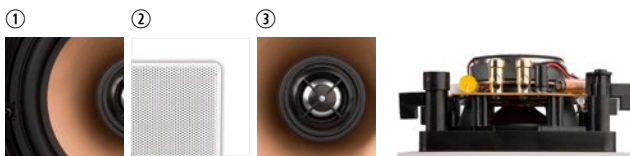

# HPSQ525

Happi is a Finnish word which means open, oxygen. It characterises the entire range since Happi transforms ultimate comfort in masterly design. Thanks to some ingenious remodelling, this frameless speaker with its ultra-sleek grill can be installed effortlessly in your kitchen, living room, patio or bathroom. The HPSQ525 is highly compact, which makes it the perfect companion for a room of around 30 - 40m<sup>2</sup> in size.

- ① aluminium woofer for higher output
- ② aluminium grill with water-resistant magnetic system
- ③ swivel tweeter

Want to turn your kitchen into a masterpiece of design? Then the HPSQ525 provides the finishing touch: compact and controlled.

black grill (option)

## TECHNICAL SPECIFICATIONS

range	<50m <sup>2</sup>
sound quality	warm
system	2-way coaxial
woofer	5.25" aluminium cone rubber edge
tweeter	0.75" swivel neodymium alu dome
amp power	10 - 100W (recommended)
sensitivity	88dB
impedance	8Ω
frequency range	60Hz - 20kHz
dim. cut-out (h x w)	148 x 148mm
dimensions (h x w x d)	170 x 170 x 75mm
weight / piece	1kg
housing	ABS
colour	white
extra	paintable
	swivel tweeter
	water repellent
options	KITSQ1 / black grill (GRILL SQ525 B)