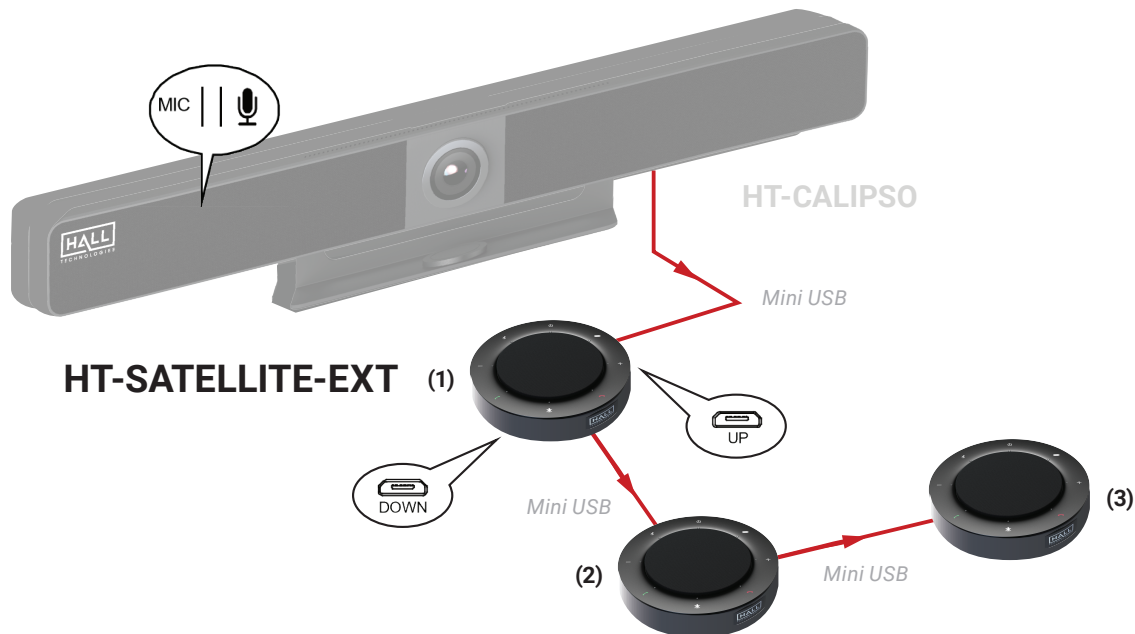

HT-Satellite-EXT
(top)

HT-Satellite-EXT

Add-On Microphone for the HT-CALIPSO Video Bar

PRODUCT OVERVIEW

This product is an add-on microphone for the CALIPSO Video Bar to extend pickup distance. It is ideal for huddle spaces, and small-medium rooms.

FEATURES

For use with the HT-MERCURY video bar, for audio signal ext. over ethernet.

- 4 x MEMS omnidirectional mic arrays w. a range of 3 ~ 5 meters.
- Cascade up to three times for extending pickup range.

Supports :

- AEC (Acoustic Echo Cancellation)
- AGC (Automatic Gain Control)
- ANS (Automatic Noise Suppression)
- Full Duplex Communication

HT-Satellite-EXT
(bottom)

APPLICATION DIAGRAM

Specifications

Audio and Video

Input / Output	Mini USB
----------------	----------

Microphone

Microphone	4 x Omnidirectional microphone arrays; Pick-up Range: 3~5m
------------	------------------------------------------------------------