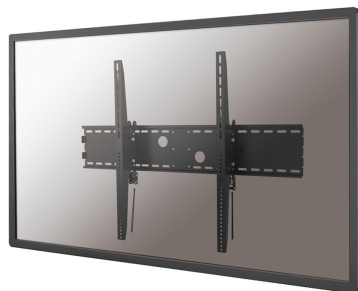

LFD-W2000

NEOMOUNTS BY NEWSTAR TV WALL MOUNT

SPECIFICATIONS

GENERAL

Min. screen size*	60 inch
Max. screen size*	100 inch
Min. weight	0 kg (per screen)
Max. weight	125 kg (per screen)
Screens	1
VESA pattern	1000x400 mm 1000x600 mm 1000x700 mm 1000x800 mm 200x200 mm 200x300 mm 200x400 mm 300x200 mm 300x300 mm 350x350 mm 400x200 mm 400x300 mm 400x400 mm 400x600 mm 440x400 mm 500x400 mm 600x200 mm 600x300 mm 600x400 mm 600x500 mm 600x600 mm 800x200 mm 800x400 mm 800x500 mm 800x600 mm 800x800 mm 900x600 mm
VESA minimum	200x200 mm
VESA maximum	1000x800 mm
Distance to wall	13 cm

FUNCTIONALITY

Type	Tilt
Tilt (degrees)	30°
Adjustment type	None

INFORMATION

Color	Black
Warranty	5 year
EAN code	8717371445430

*Please note: The inch sizes stated are just an indication, combined with the weight and VESA sizes. The maximum weight and VESA size are absolute restrictions for the products and should not be exceeded.

Neomounts