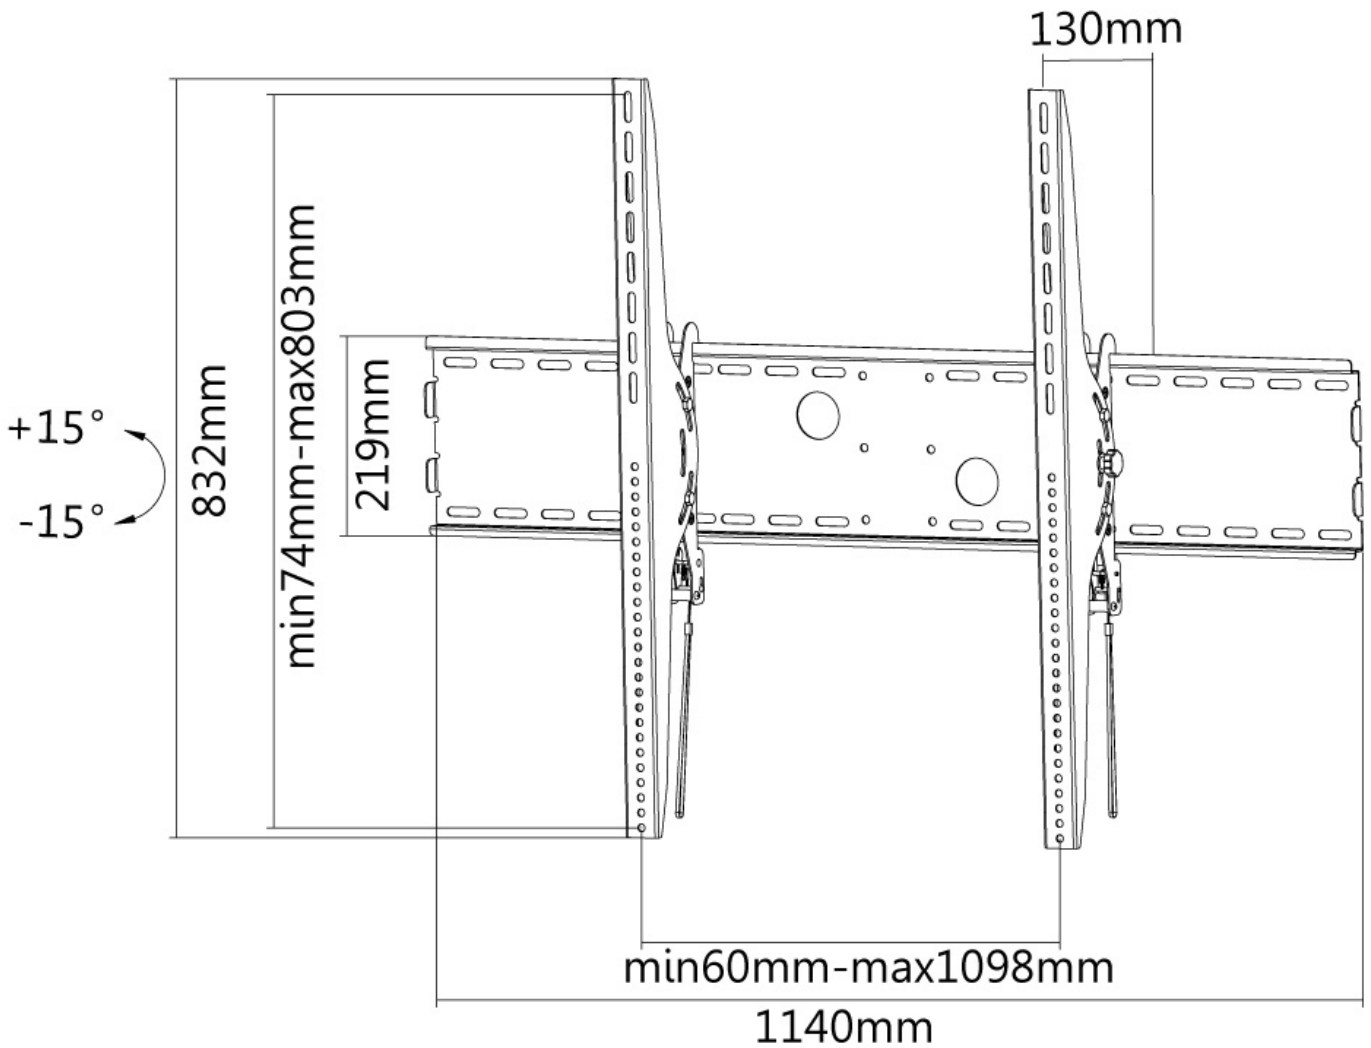

LFD-W2000

NEOMOUNTS BY NEWSTAR TV WALL MOUNT

Neomounts