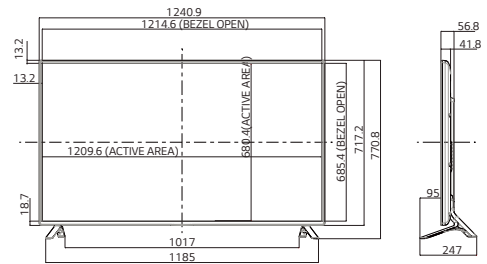

## FEATURES

- Direct-Lit LED
- 1,920 x 1080 (FHD)
- 300cd/m2 (32", 42", 47"), 330cd/m2 (55"), 350cd/m2 (65")
- Landscape / Portrait support
- SNMP Support
- RGB / HDMI
- Bezel dimensions: 18.6mm (32", 42", 47") 18.8mm (55" only), 20.0mm (65" only)

## LANDSCAPE & PORTRAIT

Flexible usage in landscape or portrait orientation.

**DIMENSION** (unit : mm)

32"

42"

47"

55"

65"