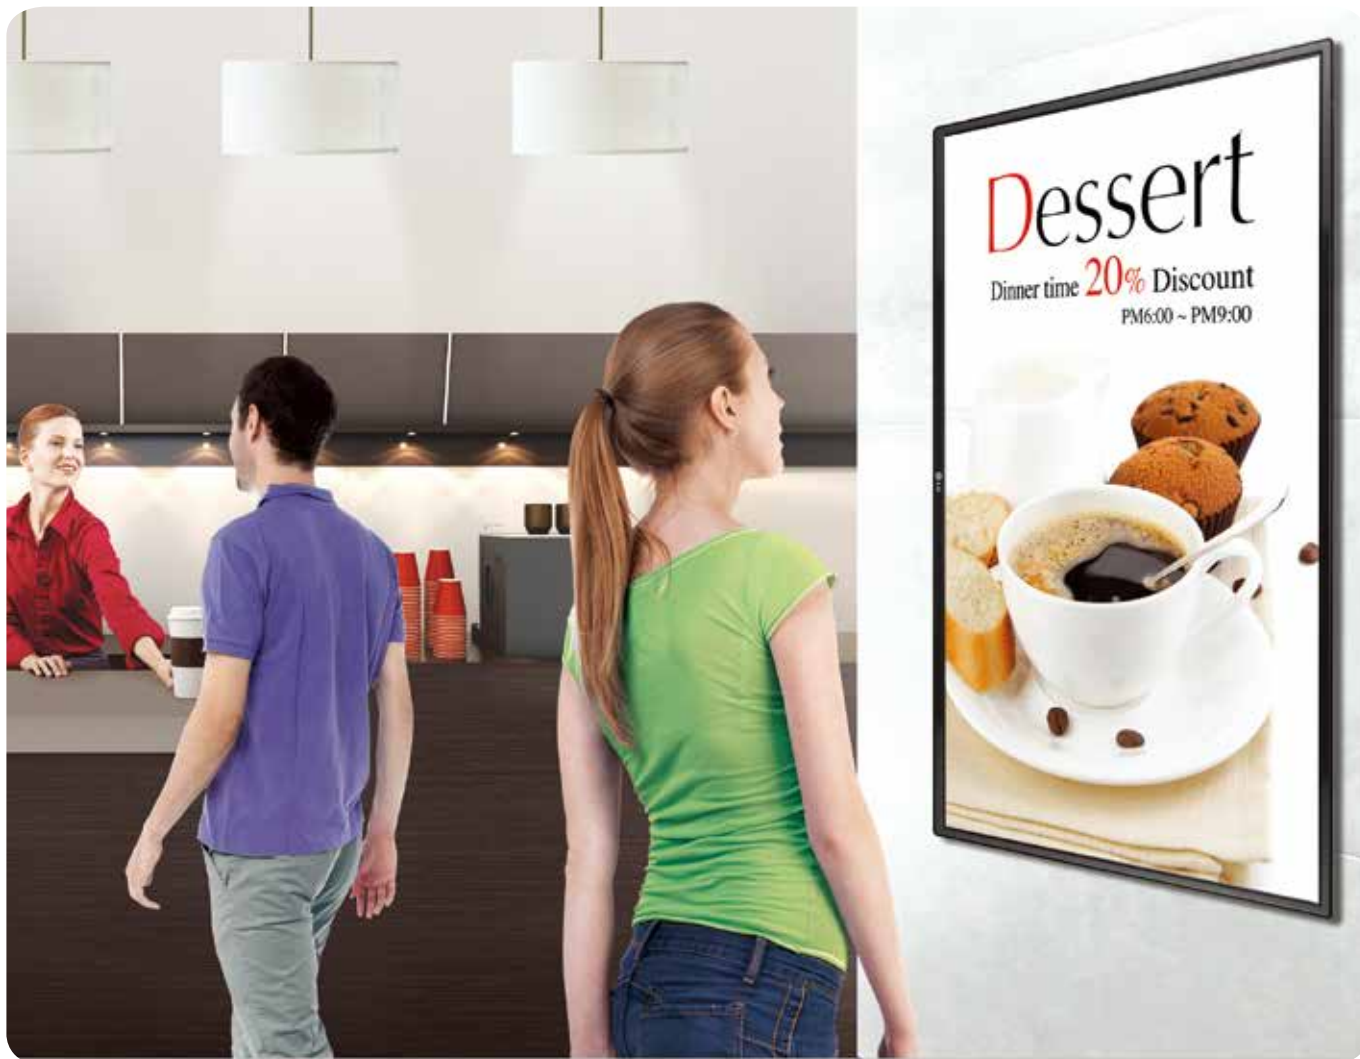

## DIRECT-LIT LED SLIM DISPLAY LS33A

**65LS33A** | 65" (164cm)

**55LS33A** | 55" (139cm)

**47LS33A** | 47" (119cm)

**42LS33A** | 42" (106cm)

**32LS33A** | 32" (81cm)