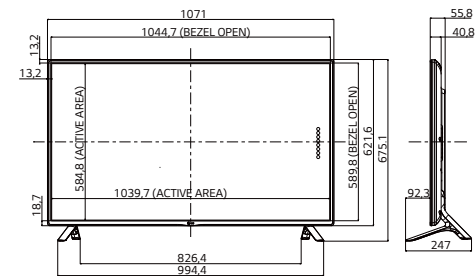

## FEATURES

- Direct-Lit LED
- 1,920 x 1080 (FHD)
- 300cd/m2 (32", 42", 47"), 330cd/m2 (55"), 350cd/m2 (65")
- Landscape / Portrait support
- SNMP Support
- RGB / HDMI
- Bezel dimensions: 18.6mm (32", 42", 47") 18.8mm (55" only), 20.0mm (65" only)

## LANDSCAPE & PORTRAIT

Flexible usage in landscape or portrait orientation.

**DIMENSION** (unit : mm)

32"

42"

47"

55"

65"