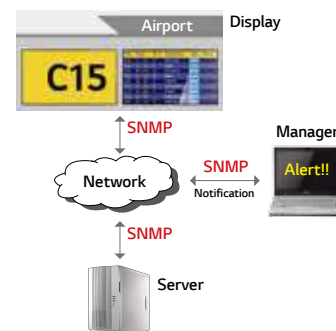

SNMP SUPPORT

Display Remote Management through Simple Network Management Protocols (SNMP) is available in addition to RS-232C and other network protocol.