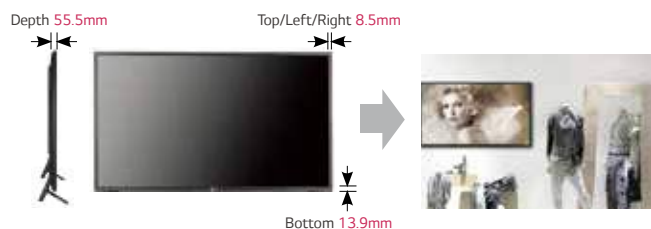

Slim Design