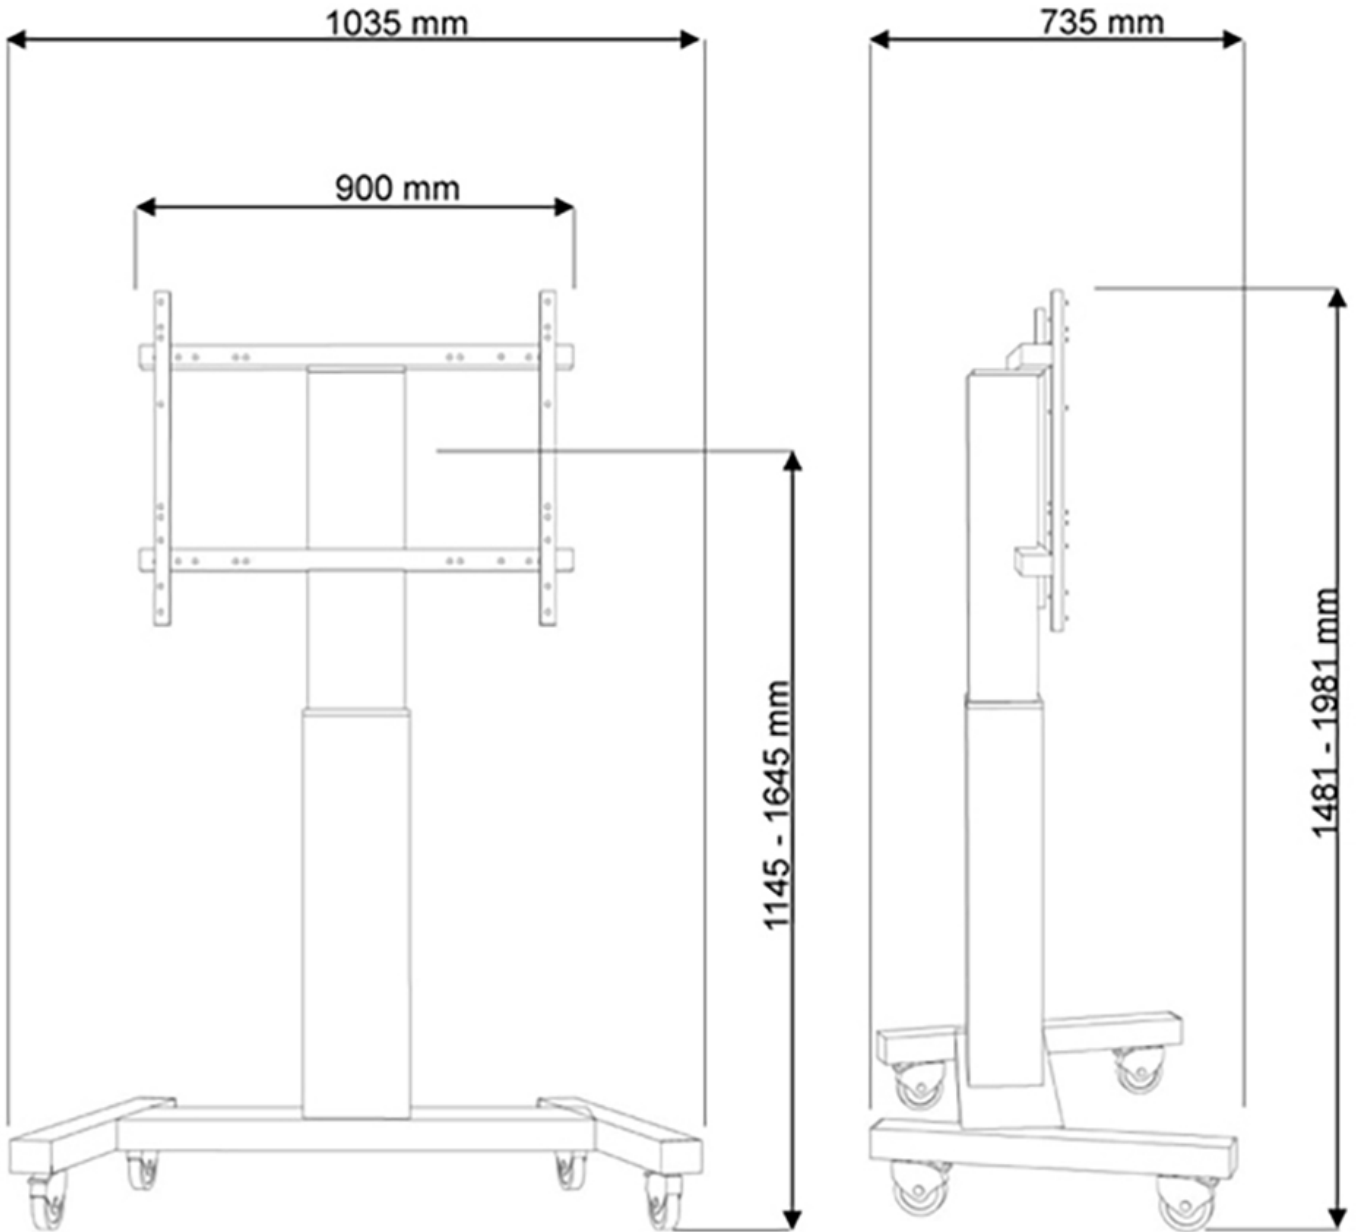

PLASMA-M2250BLACK NEOMOUNTS BY NEWSTAR MOTORISED

Neomounts