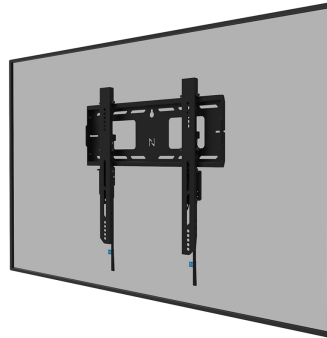

WL30-750BL14

NEOMOUNTS HEAVY DUTY TV WALL MOUNT

SPECIFICATIONS

GENERAL

Min. screen size*	32 inch
Max. screen size*	75 inch
Max. weight	100 kg (per screen)
Screens	1
VESA minimum	100x100 mm
VESA maximum	400x400 mm
Distance to wall	4,2 cm

FUNCTIONALITY

Type	Fixed
Height adjustment	1 cm
Lockable	Lockable - Padlock not included
Height	48,8 cm
Width	48,6 cm
Depth	4,2 cm
Adjustment type	Manual

INFORMATION

Color	Black
Main material	Steel
Warranty	5 year
EAN code	8717371443252

Neomounts

Neomounts

Neomounts WL30-750BL14 fixed wall mount for 32-75" screens - Black

The Neomounts WL30-750BL14 LEVEL is the ultimate solution for securely mounting an interactive or heavy weight display up to 75" with a maximum capacity of 100 kg. This heavy-duty wall mount features a high profile wall plate and is engineered for stability and precision, ensuring your screen is securely mounted even on uneven surfaces. The wall mount is designed to provide the sturdiest and most stable touch screen experience. The brackets of the WL30-750BL14 feature depth adjustable wall supports on the lower brackets for better weight distribution and maximum stability. The mount features individual adjustable brackets (10 mm) for securely adjusting the display height or levelling it.

The LEVEL-750 wall mount has a profile depth of 4,2 cm and is suitable for screens that meet VESA hole pattern 100x100 to 400x400 mm. Its quickly connectable wall plate allows for multiple screen mounting, while a clever kickstand service position provides easy access to cables and connectors. Additionally, the wall plate is designed with specific cut-outs for wall sockets and securing devices and cables. It features various perforated holes for easy tie-wrap cable fixing and provides space for cable storage, ensuring a clean and tidy finishing.