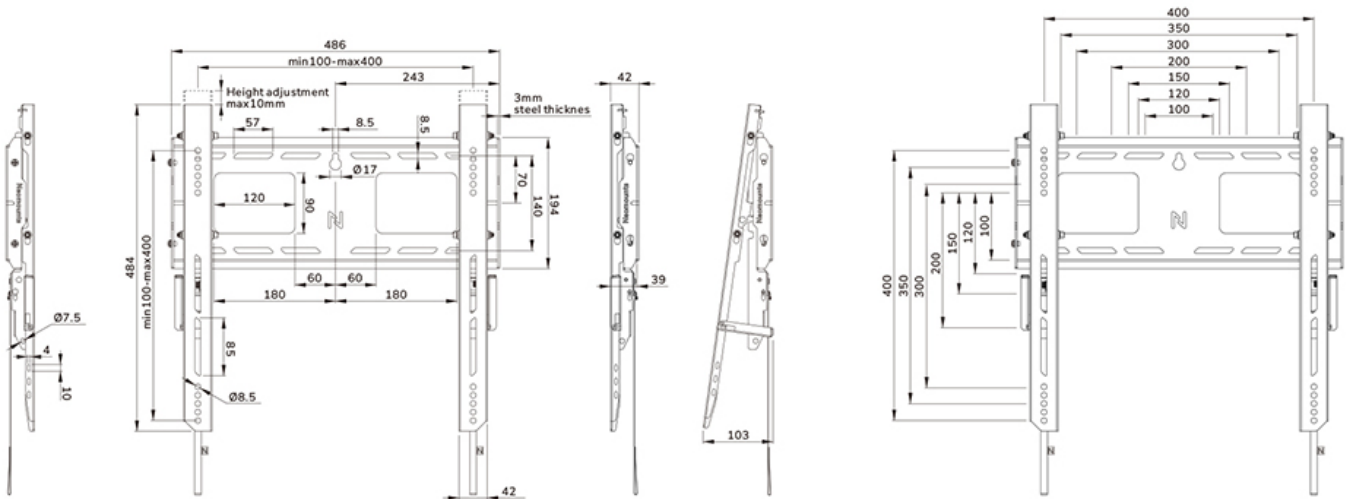

FUNCTIONALITY

Type	Fixed
Height adjustment	1 cm
Lockable	Lockable - Padlock not included
Height	48,8 cm
Width	48,6 cm
Depth	4,2 cm
Adjustment type	Manual

INFORMATION

Color	Black
Main material	Steel
Warranty	5 year
EAN code	8717371443252

Neomounts

Neomounts

Neomounts WL30-750BL14 fixed wall mount for 32-75" screens - Black

The Neomounts WL30-750BL14 LEVEL is the ultimate solution for securely mounting an interactive or heavy weight display up to 75" with a maximum capacity of 100 kg. This heavy-duty wall mount features a high profile wall plate and is engineered for stability and precision, ensuring your screen is securely mounted even on uneven surfaces. The wall mount is designed to provide the sturdiest and most stable touch screen experience. The brackets of the WL30-750BL14 feature depth adjustable wall supports on the lower brackets for better weight distribution and maximum stability. The mount features individual adjustable brackets (10 mm) for securely adjusting the display height or levelling it.

The LEVEL-750 wall mount has a profile depth of 4,2 cm and is suitable for screens that meet VESA hole pattern 100x100 to 400x400 mm. Its quickly connectable wall plate allows for multiple screen mounting, while a clever kickstand service position provides easy access to cables and connectors. Additionally, the wall plate is designed with specific cut-outs for wall sockets and securing devices and cables. It features various perforated holes for easy tie-wrap cable fixing and provides space for cable storage, ensuring a clean and tidy finishing.

For simple and effective storage, an optionally available AV-rack can be installed to the left or right side of the mount.

WL30-750BL14

NEOMOUNTS HEAVY DUTY TV WALL MOUNT

Neomounts

Measuring unit: mm