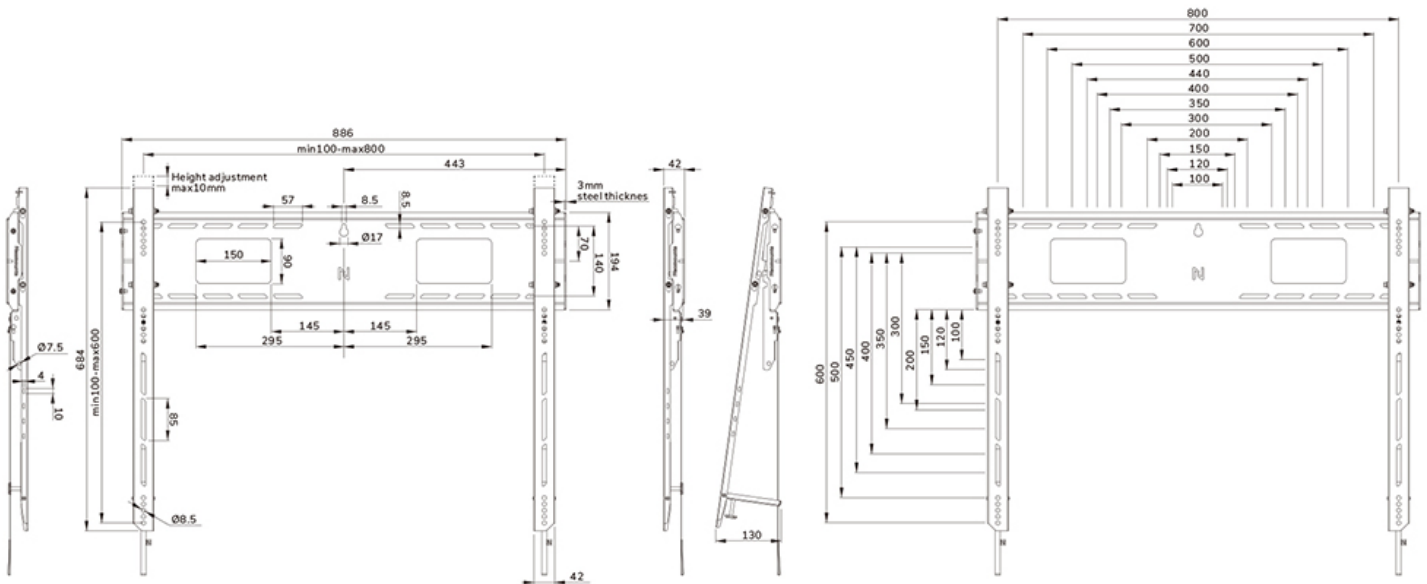

FUNCTIONALITY

Type	Fixed
Height adjustment	1 cm
Lockable	Lockable - Padlock not included
Height	68,4 cm
Width	88,6 cm
Depth	4,2 cm
Adjustment type	Manual

INFORMATION

Color	Black
Main material	Steel
Warranty	5 year
EAN code	8717371443306

Neomounts

Neomounts

Neomounts WL30-750BL18 fixed wall mount for 43-98" screens - Black

The Neomounts WL30-750BL18 LEVEL is the ultimate solution for securely mounting an interactive or heavy weight display up to 98" with a maximum capacity of 125 kg. This heavy-duty wall mount features a high profile wall plate and is engineered for stability and precision, ensuring your screen is securely mounted even on uneven surfaces. The wall mount is designed to provide the sturdiest and most stable touch screen experience. The brackets of the WL30-750BL18 feature depth adjustable wall supports on the lower brackets for better weight distribution and maximum stability. The mount features individual adjustable brackets (10 mm) for securely adjusting the display height or levelling it.

The LEVEL-750 wall mount has a profile depth of 4,2 cm and is suitable for screens that meet VESA hole pattern 100x100 to 800x600 mm. Its quickly connectable wall plate allows for multiple screen mounting, while a clever kickstand service position provides easy access to cables and connectors. Additionally, the wall plate is designed with specific cut-outs for wall sockets and securing devices and cables. It features various perforated holes for easy tie-wrap cable fixing and provides space for cable storage, ensuring a clean and tidy finishing.

For simple and effective storage, an optionally available AV-rack can be installed to the left or right side of the mount.

WL30-750BL18

NEOMOUNTS HEAVY DUTY TV WALL MOUNT

Neomounts

Measuring unit: mm