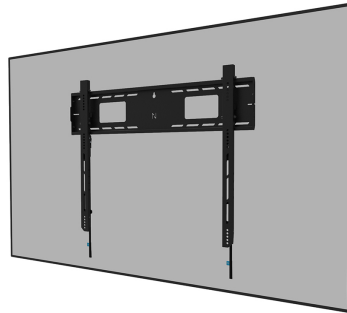

WL30-750BL18

NEOMOUNTS HEAVY DUTY TV WALL MOUNT

SPECIFICATIONS

GENERAL

Min. screen size*	43 inch
Max. screen size*	98 inch
Max. weight	125 kg (per screen)
Screens	1
VESA minimum	100x100 mm
VESA maximum	800x600 mm
Distance to wall	4,2 cm

FUNCTIONALITY

Type	Fixed
Height adjustment	1 cm
Lockable	Lockable - Padlock not included
Height	68,4 cm
Width	88,6 cm
Depth	4,2 cm
Adjustment type	Manual

INFORMATION

Color	Black
Main material	Steel
Warranty	5 year
EAN code	8717371443306

Neomounts

Neomounts

Neomounts WL30-750BL18 fixed wall mount for 43-98" screens - Black

The Neomounts WL30-750BL18 LEVEL is the ultimate solution for securely mounting an interactive or heavy weight display up to 98" with a maximum capacity of 125 kg. This heavy-duty wall mount features a high profile wall plate and is engineered for stability and precision, ensuring your screen is securely mounted even on uneven surfaces. The wall mount is designed to provide the sturdiest and most stable touch screen experience. The brackets of the WL30-750BL18 feature depth adjustable wall supports on the lower brackets for better weight distribution and maximum stability. The mount features individual adjustable brackets (10 mm) for securely adjusting the display height or levelling it.

The LEVEL-750 wall mount has a profile depth of 4,2 cm and is suitable for screens that meet VESA hole pattern 100x100 to 800x600 mm. Its quickly connectable wall plate allows for multiple screen mounting, while a clever kickstand service position provides easy access to cables and connectors. Additionally, the wall plate is designed with specific cut-outs for wall sockets and securing devices and cables. It features various perforated holes for easy tie-wrap cable fixing and provides space for cable storage, ensuring a clean and tidy finishing.