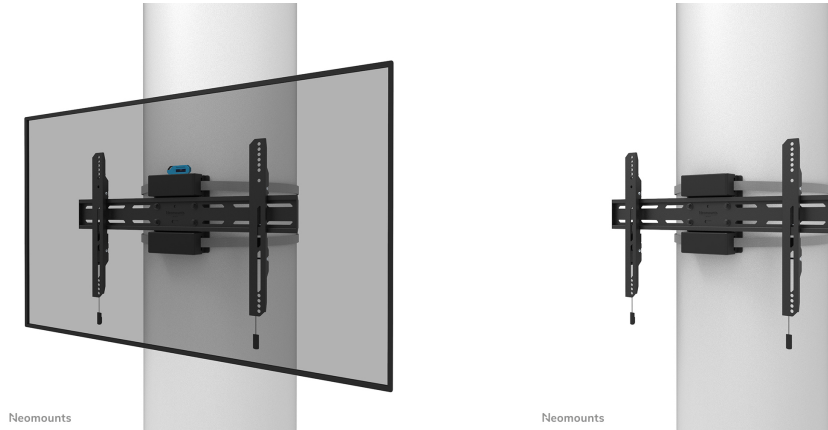

#### FUNCTIONALITY

Type	Fixed
Lockable	Lockable - Security screw included
Rotate (degrees)	+3°, -3°
Height	42,5 cm
Width	68,4 cm
Depth	6,7 cm
Adjustment type	Micro adjustment

### Neomounts WL30S-910BL16 fixed pillar mount for 40-75" screens - Black

The Neomounts WL30S-910BL16 is a fixed pillar mount for screens up to 75" with a maximum weight capacity of 50 kg. The mount is suitable for Ø25-100 cm cylinder, square and rectangular pillars. Individual bracket height and level adjustment are available for the perfect installation.

The WL30S-910BL16 has a depth of 6,7 cm and is suitable for screens that meet VESA hole pattern 200x100 to 600x400 mm. The pillar mount has a strap of 350 cm and can be locked if required with the anti-theft screw provided or with a padlock (not included).

The mount features a nifty magnetic pull & release system, that allows you to attach the TV in a wink of an eye and secure the TV in safe and solid manner. Afterwards, the pull & release straps can be easily hidden behind the screen by clicking the magnet to the mount. The ratchet clamp ensures easy installation, as well as the separate magnetic spirit level tool that is included.