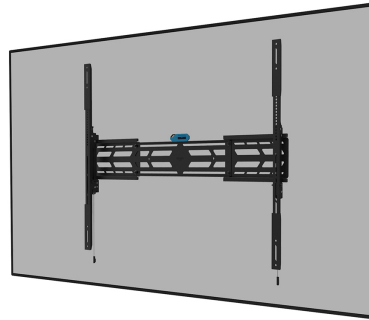

WL30S-950BL19

NEOMOUNTS HEAVY DUTY TV WALL MOUNT

SPECIFICATIONS

GENERAL

Min. screen size*	55 inch
Max. screen size*	110 inch
Max. weight	160 kg (per screen)
Screens	1
VESA minimum	100x100
VESA maximum	1500x900
Distance to wall	6,7 cm

FUNCTIONALITY

Type	Fixed
Height adjustment	0-2 cm
Width adjustment	89,3-160 cm
Lockable	Lockable - Security screw included
Rotate (degrees)	+3°, -3°
Height	93,6 cm
Width	160 cm
Depth	6,7 cm
Adjustment type	Micro adjustment

Neomounts

Neomounts

Neomounts WL30S-950BL19 fixed wall mount for 55-110" screens - Black

The Neomounts WL30S-950BL19 is a fixed heavy-duty wall mount for flat screens up to 110" with a maximum weight capacity of 160 kg. It is possible to install the screen in both portrait and landscape orientation. The mount features individual height adjustable brackets and level adjustment is available for the perfect installation.

The WL30S-950BL19 has a depth of 6,5 cm and is, thanks to the included vertical extension brackets, suitable for screens that meet VESA hole pattern 100x100 to 1500x900 mm. Due to the unique extendable design, the mount can be adjusted to a wide range of screens dimensions; from 55" up to 110". It is possible to lock the mount using a padlock (not included).