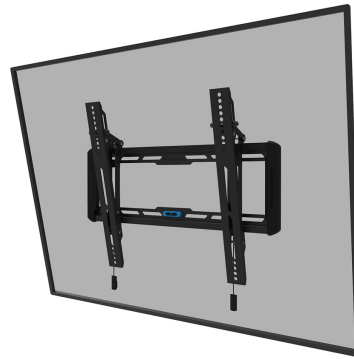

WL35-550BL14

NEOMOUNTS BY NEWSTAR TV WALL MOUNT

SPECIFICATIONS

GENERAL

Min. screen size*	32 inch
Max. screen size*	65 inch
Min. weight	0 kg (per screen)
Max. weight	60 kg (per screen)
Screens	1
VESA pattern	100x100 mm 100x150 mm 100x200 mm 120x120 mm 200x100 mm 200x200 mm 200x300 mm 200x400 mm 300x100 mm 300x200 mm 300x300 mm 350x350 mm 400x200 mm 400x300 mm 400x400 mm
VESA minimum	100x100
VESA maximum	400x400
Distance to wall	3,3 cm

FUNCTIONALITY

Type	Tilt
Height	42,5 cm
Width	53,5 cm
Depth	3,6 cm
Tilt (degrees)	12°
Adjustment type	Manual

INFORMATION

Color	Black
Warranty	5 year
EAN code	8717371448707

*Please note: The inch sizes stated are just an indication, combined with the weight and VESA sizes. The maximum weight and VESA size are absolute restrictions for the products and should not be exceeded.

Neomounts

Neomounts

Neomounts by Newstar WL35-550BL14 tiltable wall mount for 32-65" screens - Black

The Neomounts by Newstar WL35-550BL14 is a tiltable wall mount for flat screens up to 65" with a maximum weight capacity of 60 kg. The versatile tilt (12°) technology allows you to create the optimum viewing angle.

The WL35-550BL14 has a depth of 3,3 cm and is suitable for screens that meet VESA hole pattern 100x100 to 400x400 mm.

The mount features a nifty magnetic pull & release system, that allows you to attach the TV in a wink of an eye and secure the TV in safe and solid manner. Afterwards, the pull & release straps can be easily hidden behind the screen by clicking the magnet to the mount. The integrated spirit level assures easy installation of the mount.