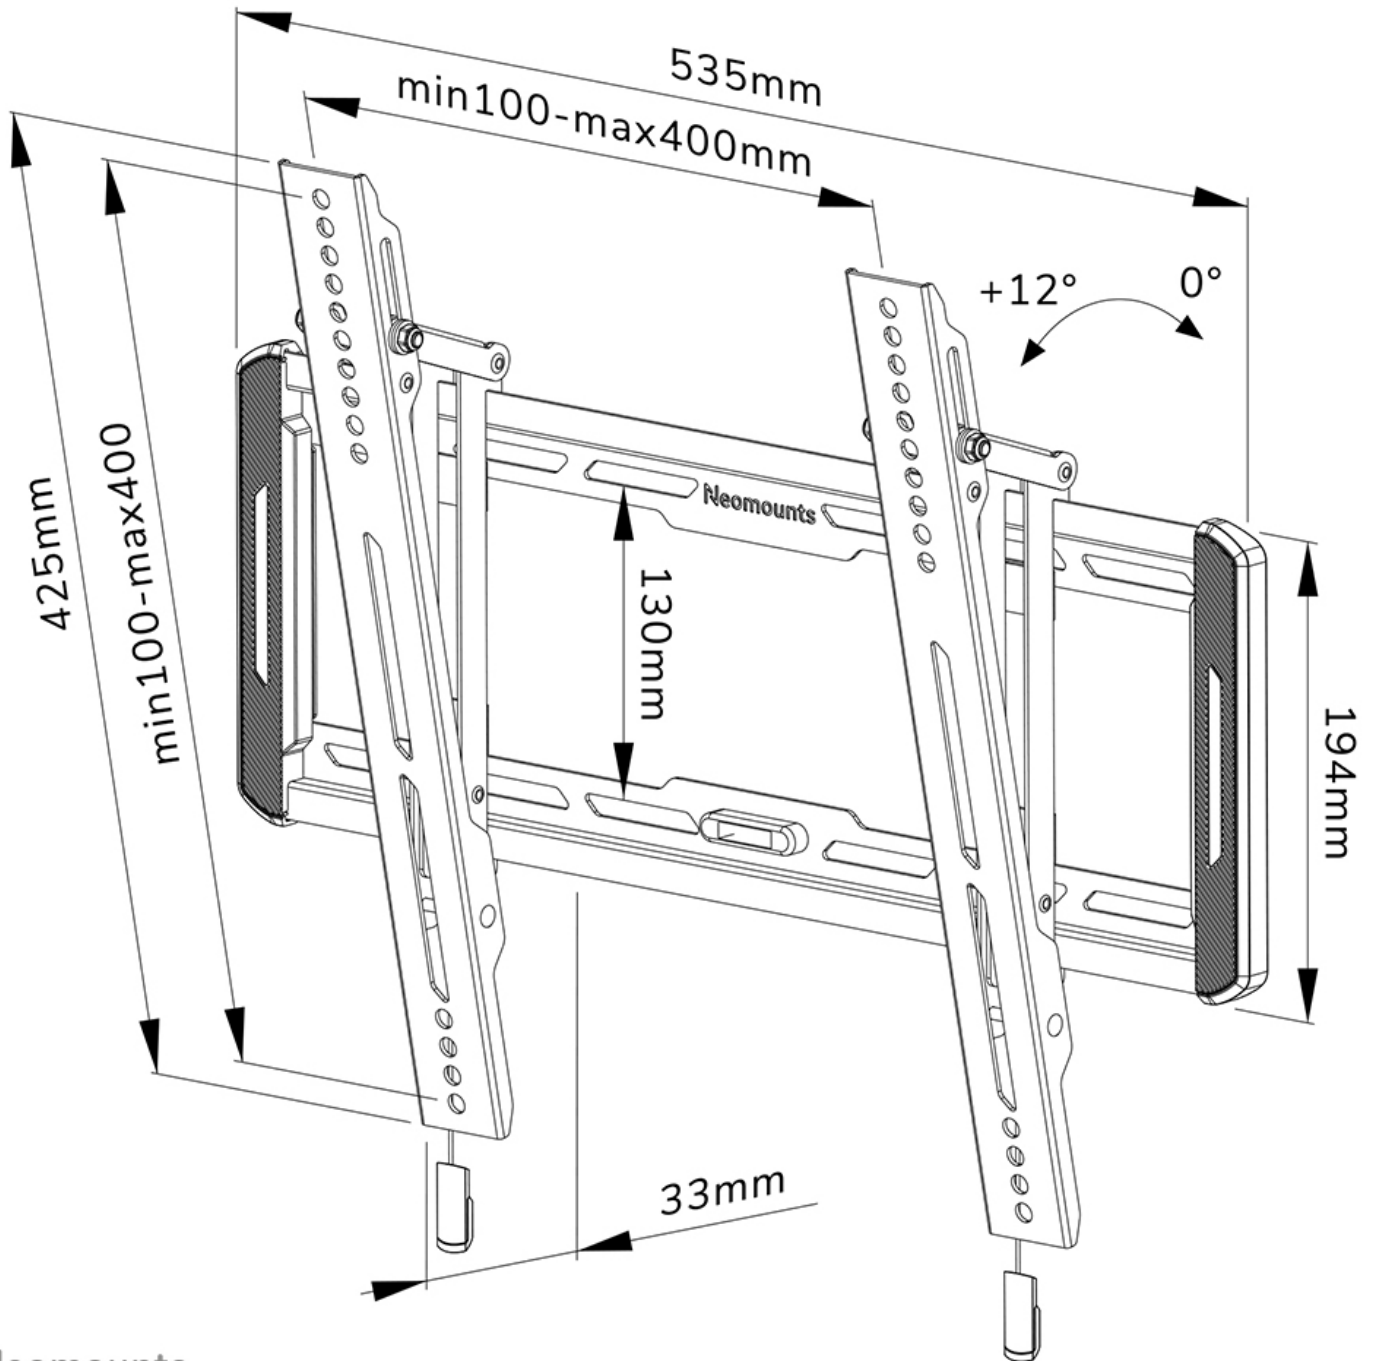

WL35-550BL14

NEOMOUNTS BY NEWSTAR TV WALL MOUNT

Neomounts