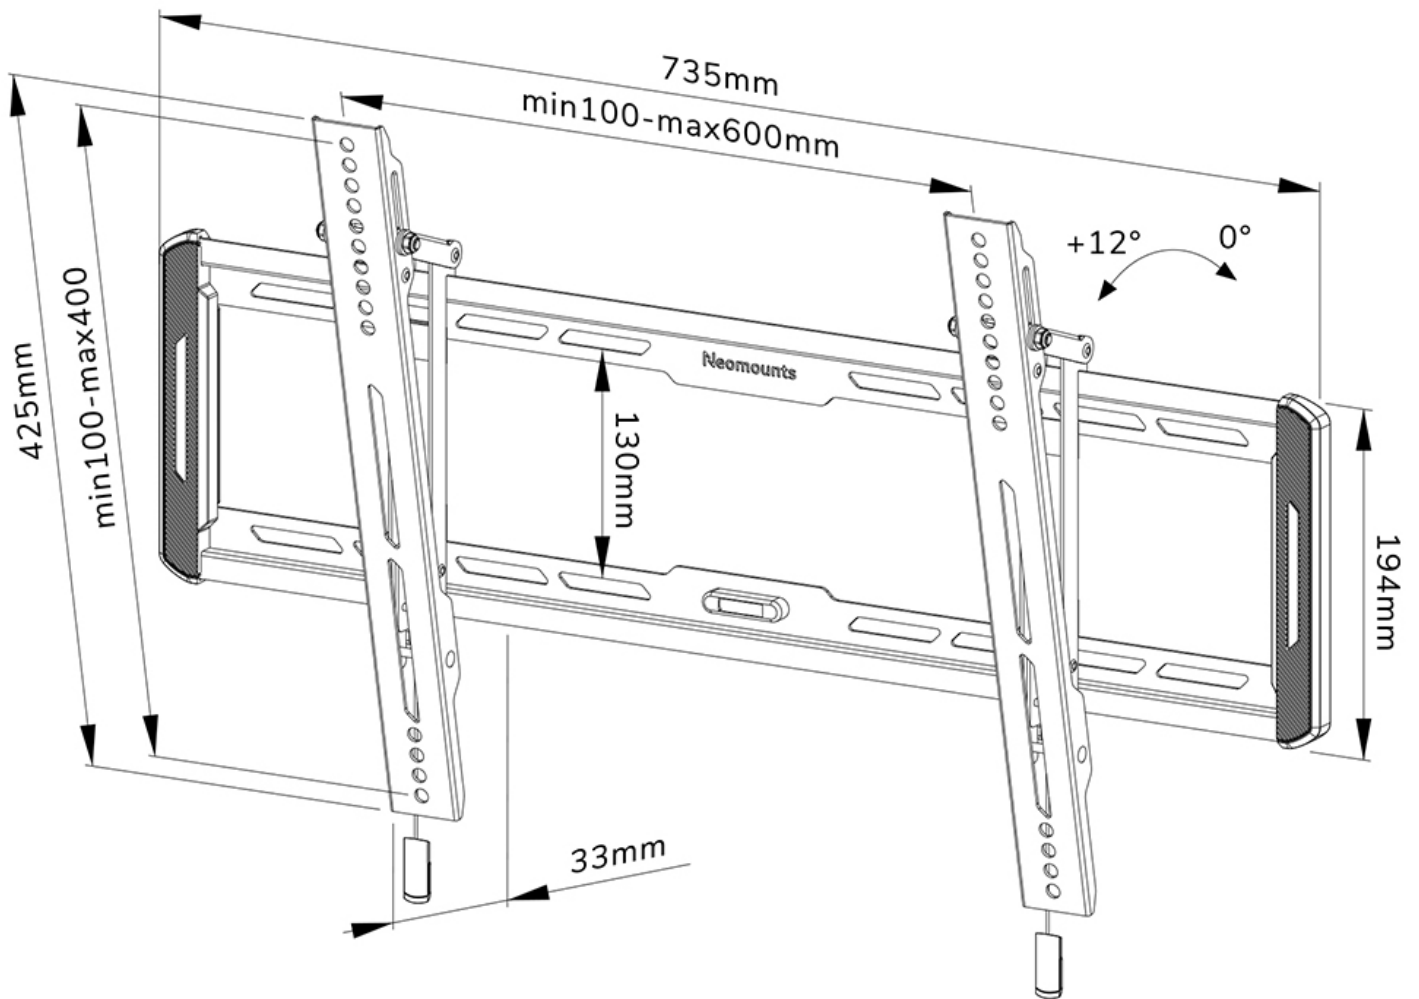

WL35-550BL16

NEOMOUNTS BY NEWSTAR TV WALL MOUNT

Neomounts