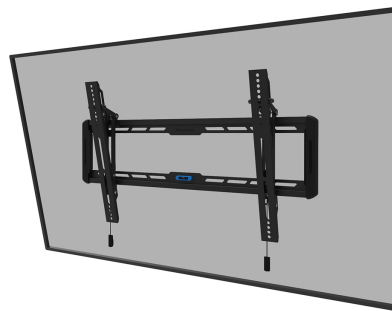

WL35-550BL16

NEOMOUNTS BY NEWSTAR TV WALL MOUNT

SPECIFICATIONS

GENERAL

Min. screen size*	40 inch
Max. screen size*	75 inch
Min. weight	0 kg (per screen)
Max. weight	70 kg (per screen)
Screens	1
VESA pattern	100x100 mm 100x150 mm 100x200 mm 120x120 mm 200x100 mm 200x200 mm 200x300 mm 200x400 mm 300x100 mm 300x200 mm 300x300 mm 350x350 mm 400x200 mm 400x300 mm 400x400 mm 440x400 mm 500x400 mm 600x200 mm 600x300 mm 600x400 mm
VESA minimum	100x100
VESA maximum	600x400
Distance to wall	3,3 cm

FUNCTIONALITY

Type	Tilt
Height	42,5 cm
Width	73,5 cm
Depth	3,3 cm
Tilt (degrees)	12°
Adjustment type	Manual

INFORMATION

Color	Black
Warranty	5 year
EAN code	8717371448738

*Please note: The inch sizes stated are just an indication, combined with the weight and VESA sizes. The maximum weight and VESA size are absolute restrictions for the products and should not be exceeded.

Neomounts