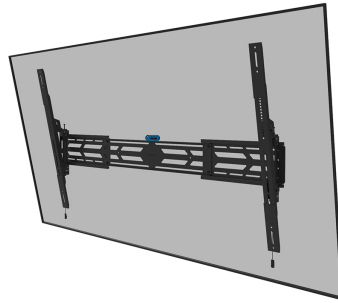

WL35S-950BL19

NEOMOUNTS HEAVY DUTY TV WALL MOUNT

SPECIFICATIONS

GENERAL

Min. screen size*	55 inch
Max. screen size*	110 inch
Max. weight	160 kg (per screen)
Screens	1
VESA minimum	100x100 mm
VESA maximum	1500x900 mm
Distance to wall	9 cm

FUNCTIONALITY

Type	Tilt
Height adjustment	0-2 cm
Width adjustment	89,3-160 cm
Lockable	Lockable - Security screw included
Tilt (degrees)	+12°, -0°
Rotate (degrees)	+3°, -3°
Height	93,6 cm
Width	160 cm
Depth	9 cm
Adjustment type	Micro adjustment

Neomounts

Neomounts

Neomounts WL35S-950BL19 tiltable wall mount for 55-110" screens - Black

The Neomounts WL35S-950BL19 is a tiltable heavy-duty wall mount for flat screens up to 110" with a maximum weight capacity of 160 kg. The versatile tilt technology, with 3 lockable tilt presets (4°, 8° and 12°), allows you to create the optimum viewing angle. It is possible to install the screen in both portrait and landscape orientation. The mount features individual height adjustable brackets and level adjustment is available for the perfect installation.

The WL35S-950BL19 has a depth of 8,8 cm and is, thanks to the included vertical extension brackets, suitable for screens that meet VESA hole pattern 100x100 to 1500x900 mm. Due to the unique extendable design, the mount can be adjusted to a wide range of screens dimensions; from 55" up to 110". It is possible to lock the mount using a padlock (not included).