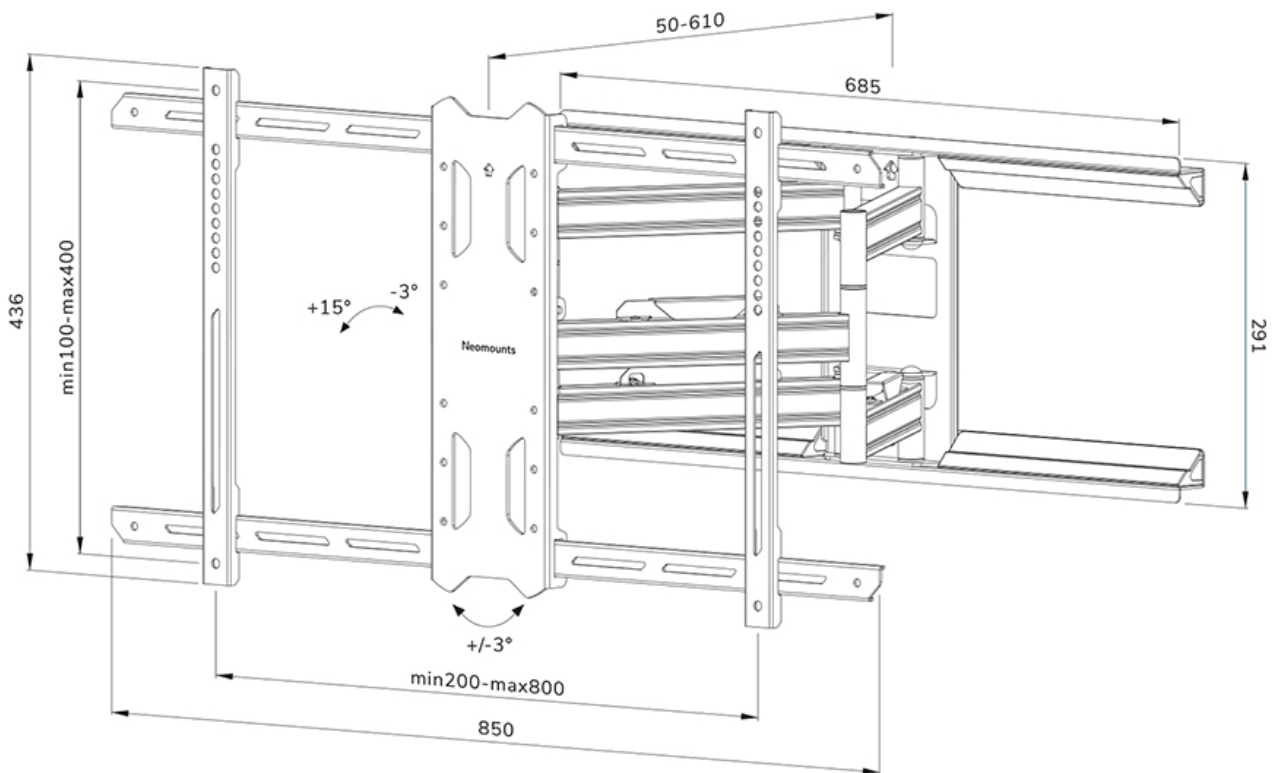

FUNCTIONALITY

Type	Full motion Tilt Swivel
Lockable	Not lockable
Tilt (degrees)	+15°, -3°
Swivel (degrees)	35°
Rotate (degrees)	+3°, -3°
Height	43,6 cm
Width	85 cm
Depth	5 cm

INFORMATION

Color	Black
Main material	Steel
Warranty	5 year
EAN code	8717371448905

Neomounts

Neomounts

Neomounts WL40S-850BL18 full motion wall mount for 43-86" screens - Black

The Neomounts WL40S-850BL18 LEVEL is a full motion wall mount for flat screens up to 86" with a maximum weight capacity of 60 kg. The versatile tilt (18°) and swivel (35°) technology allows you to create the optimum viewing angle. The mount can be levelled for the perfect installation.

The LEVEL-850 wall mount has a depth of 5-61 cm and is suitable for screens that meet VESA hole pattern 200x100 to 800x400mm.

The WL40S-850BL18 features a nifty Easy-release system, that allows you to attach the TV in a wink of an eye. A separate spirit level tool is included with the wall mount, as well as a fixing template, to ensure easy installation of the mount. The mount is equipped with high quality steel cable management, to secure any loose cables at the back of the screen.

WL40S-850BL18

NEOMOUNTS TV WALL MOUNT

Neomounts

Measuring unit: mm