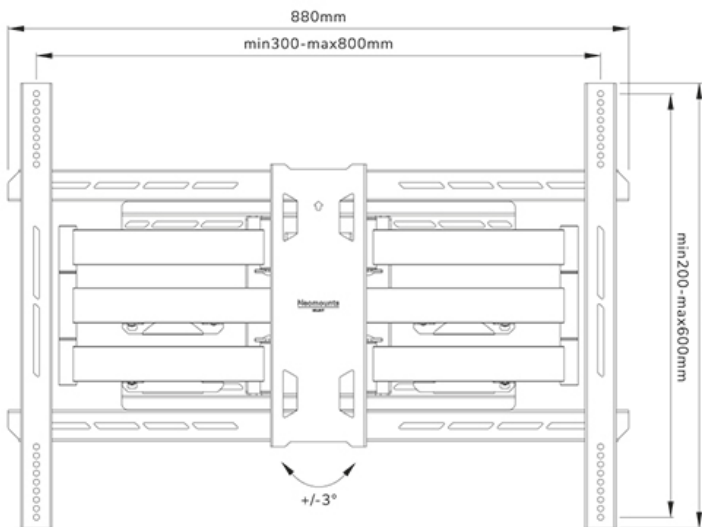

WL40S-950BL18

NEOMOUNTS HEAVY DUTY TV WALL MOUNT

Neomounts