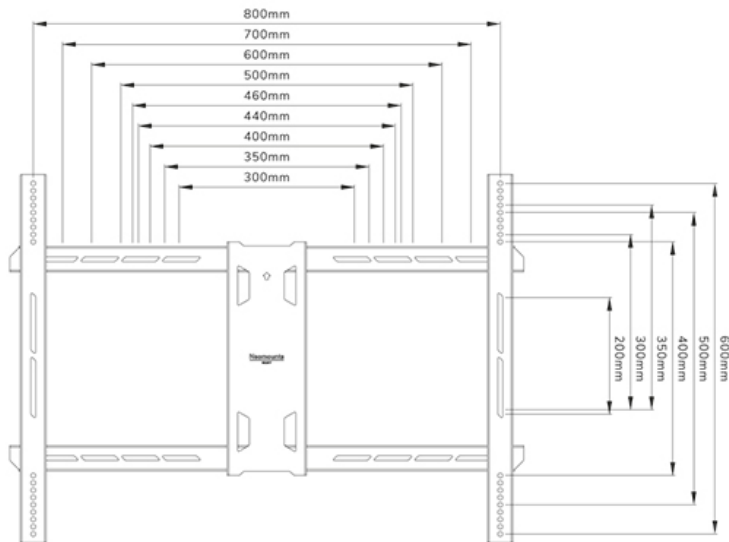

WL40S-950BL18

NEOMOUNTS HEAVY DUTY TV WALL MOUNT

Neomounts