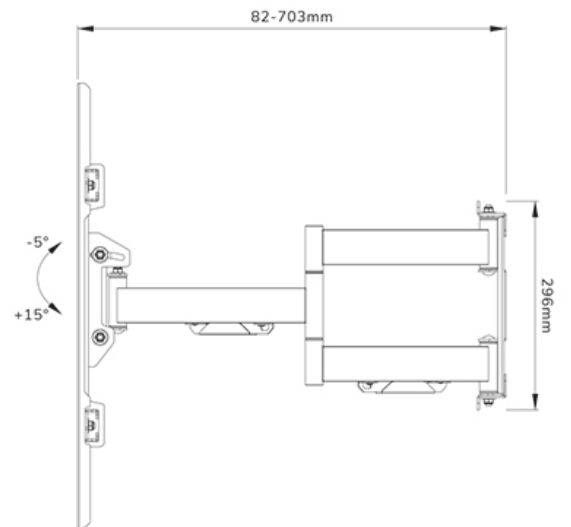

WL40S-950BL18

NEOMOUNTS HEAVY DUTY TV WALL MOUNT

Neomounts