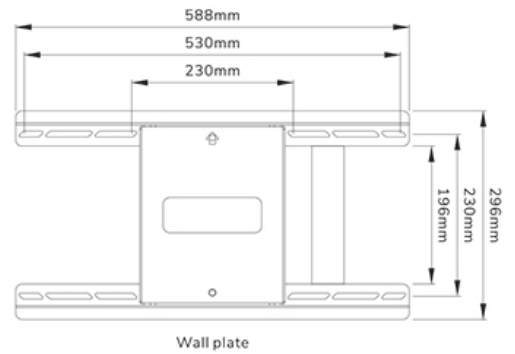

WL40S-950BL18

NEOMOUNTS HEAVY DUTY TV WALL MOUNT

Neomounts