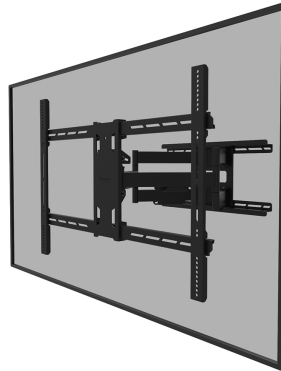

WL40S-950BL18

NEOMOUNTS HEAVY DUTY TV WALL MOUNT

SPECIFICATIONS

GENERAL

Min. screen size*	55 inch
Max. screen size*	110 inch
Max. weight	125 kg (per screen)
Screens	1
VESA minimum	300x200
VESA maximum	800x600
Distance to wall	8,2-70,3 cm

FUNCTIONALITY

Type	Full motion
Height adjustment	0-1 cm
Lockable	Not lockable
Tilt (degrees)	+15°, -5°
Swivel (degrees)	+45°, -45°
Rotate (degrees)	+3°, -3°
Height	63 cm
Width	88 cm
Depth	8,2 cm

INFORMATION

Color	Black
Main material	Steel
Warranty	5 year
EAN code	8717371449575

*Please note: The inch sizes stated are just an indication, combined with the weight and VESA sizes. The maximum weight and VESA size are absolute restrictions for the products and should not be exceeded.

Neomounts